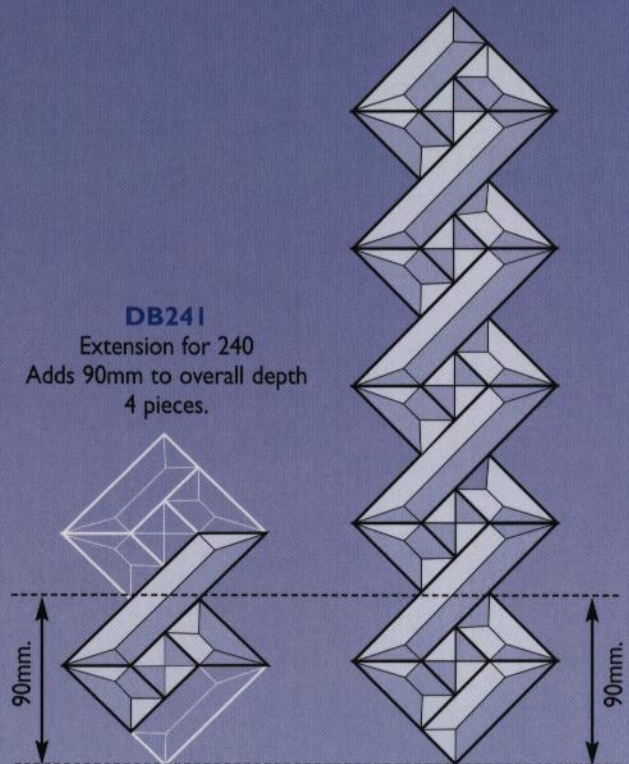

NEW

DB178

DB68
192 x 264mm
6 pieces.

NUMBERS

*Bevel
Collection*

DB111
45 x 100mm
1 piece.

DB112
73 x 100mm
3 pieces.

DB113
73 x 100mm
4 pieces.

Additional Bevel Clusters and Designs

DB243
334 x 806 mm
19 pieces.

DB263
Fits DB245/6 inside
3 pieces.

DB245
135 x 830mm
10 pieces.

DB242
120mm Diameter
2 pieces.

DB251
152 x 123mm
3 pieces.

DB263
52 x 469mm
3 pieces.

DB246
135 x 830mm
10 pieces.

- giving you more design possibilities

DB252
38 x 152mm.
Packed in 30's

DB253
19 x 19mm. Packed in 30s

DB254
19 x 51mm. Packed in 30s

DB255
19 x 76mm. Packed in 30s

DB256
19 x 101mm. Packed in 30s

DB257
19 x 152mm. Packed in 30s

DB258
19 x 203mm. Packed in 30s

DB259
19 x 254mm. Packed in 30s

DB260
19 x 305mm.
Packed in 30s

DB261
70 x 70 x 19mm

DB262
102 x 102 x 19mm

DB237
115 x 152mm
3 pieces.

DB236
115 x 152mm
3 pieces.