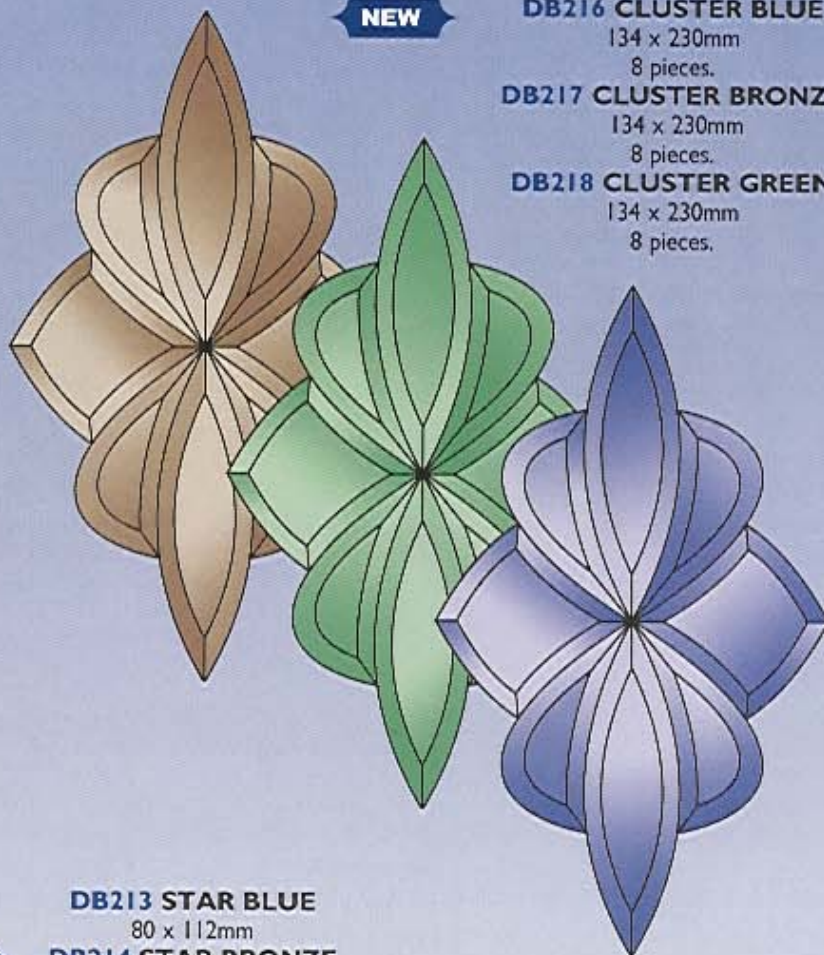

NEW

DB204 SHAPE BLUE

145 x 75mm

DB205 SHAPE BRONZE

145 x 75mm

DB206 SHAPE GREEN

145 x 75mm

Packed in 4s

NEW

DB210 DIAMOND BLUE

76 x 127mm

DB211 DIAMOND BRONZE

76 x 127mm

DB212 DIAMOND GREEN

76 x 127mm

Packed in 30s

NEW

DB216 CLUSTER BLUE

134 x 230mm

8 pieces.

DB217 CLUSTER BRONZE

134 x 230mm

8 pieces.

DB218 CLUSTER GREEN