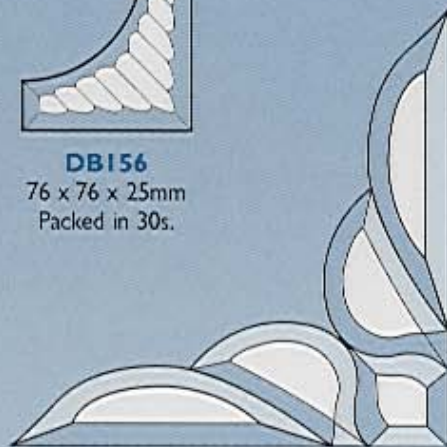

Bevel Collection

CORNERS

DB29
89 x 89 x 25mm
Packed in 30s.

DB30
127 x 127 x 51mm
Packed in 30s.

DB30A
127 x 127 x 51mm
Packed in 4s.

DB226
102 x 102 x 38mm
2 pieces.

DB31
102 x 102 x 25mm
2 pieces.

NEW

DB29A
89 x 89 x 25mm
Packed in 4s.

DB225
93 x 93 x 38mm
Packed in 4s.

DB32
102 x 102 x 51mm
2 pieces.

DB34
152 x 152mm
3 pieces.

DB156
76 x 76 x 25mm
Packed in 30s.

NEW

DB178
76 x 25mm
(each piece)
2 pieces.
Fits DB177

DB33
152 x 152 x 42mm
3 pieces.

DB129
355 x 355mm. 5 pieces.

DB157
102 x 102 x 25mm
4 sets per card.

DB69
192 x 264mm
6 pieces.

DB90
170 x 230mm
3 pieces.

DB93
170 x 230mm
3 pieces.

DB177
115 x 115mm
3 pieces.